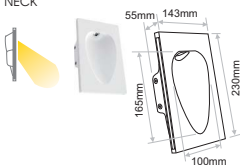

Code	Model	CCT / Colour	Watt	Constant Current	LED	Weight		IP Rate
PWR.005	NECK	5000K 3000K Blue	1x1W	350mA	Not included	1.00Kg	145x232mm	IP20
PWR.006	SHAPE	5000K 3000K Blue	1x1W	350mA	Not included	0.88Kg	110x247mm	IP20
PWR.007	TEAR	5000K 3000K Blue	1x1W	350mA	Not included	1.18Kg	103x322mm	IP20

Plaster

\*Suitable for plasterboard 9mm-15mm

PWR.005  
NECK

PWR.006  
SHAPE

PWR.007  
TEAR