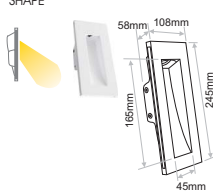

Code	Model	CCT / Colour	Watt	Constant Current	LED	Weight		IP Rate
PWR.005	NECK	5000K 3000K Blue	1x1W	350mA	Not included	1.00Kg	145x232mm	IP20
PWR.006	SHAPE	5000K 3000K Blue	1x1W	350mA	Not included	0.88Kg	110x247mm	IP20
PWR.007	TEAR	5000K 3000K Blue	1x1W	350mA	Not included	1.18Kg	103x322mm	IP20

Plaster

\*Suitable for plasterboard 9mm-15mm

PWR.005  
NECK

PWR.006  
SHAPE

PWR.007  
TEAR